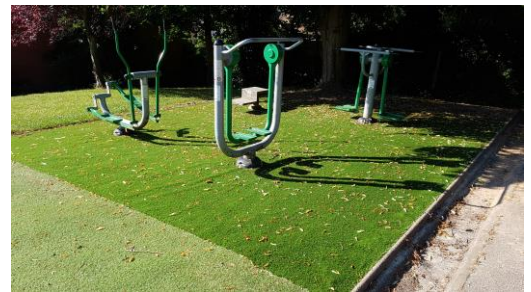

Outdoor gym equipment

We have used some of our PE & Sport Premium funding from the Government to lay artificial turf underneath the equipment. This will help the children use the equipment all-year round without getting muddy. Unfortunately this equipment is out of action due to COVID-19 at the moment, so hopefully the children can enjoy using it later in the academic year.